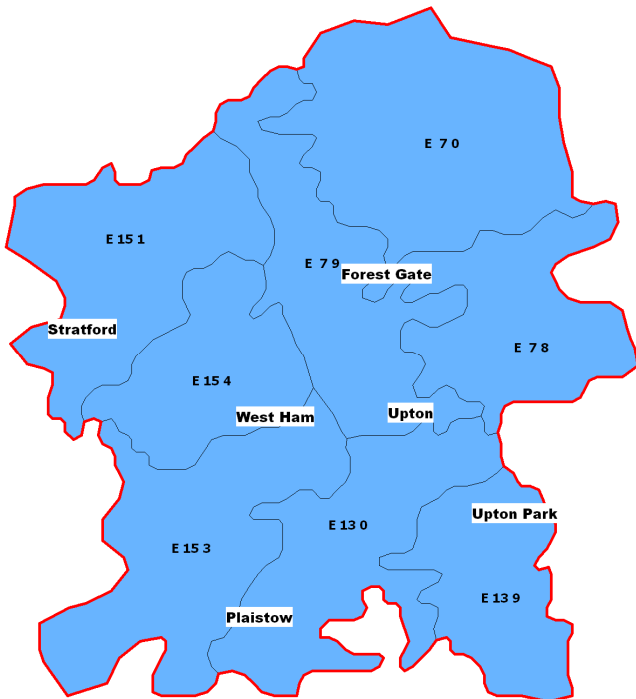

Free online lineage adverts with our online business directory – call now to register your company

Adult Weekly Reach

**34,279\***

SOURCE: \*JICREG 1/4/10- 33,821  
Average Wkly UV's JD 09 Omniture- 458

ONLINE ADVERTISING RATES

Series Bookings

13 for the price of 10 – Save 23%  
6 for the price of 5 – Save 17%

Special positions & full colour will incur extra charge

Page size 340mm x 267mm

To compliment our range of paid for newspapers in the East London area which include the East London Advertiser and the Newham Recorder, the **Stratford & Newham Express** is brought to readers in a different way, delivered free to their homes every week.

The free distribution focuses on a more compact area consisting of Stratford, Forest Gate and West Ham. The relationship with readers is just as strong, with frequent debate and letters pages full to the brim as local residents and businesses rely on the newspaper to lobby and petition issues which are important to them.